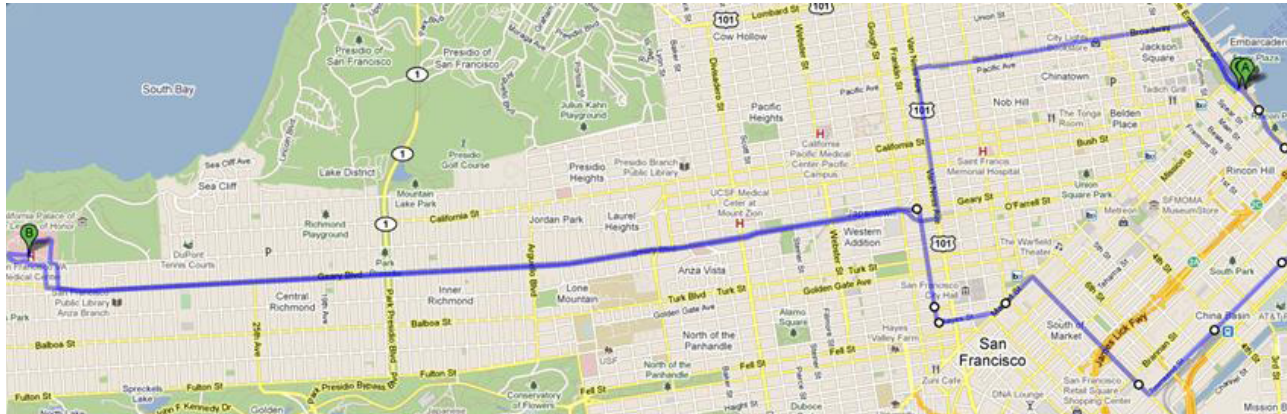

# BAUER'S TRANSPORTATION ROUTES

## Motor Coach Route to the Ferry Building, Transbay Terminal, Caltrain, and Civic Center:

## Shuttle Bus Route to the Golden Gate Parking Lot:

**SFVAMC Transportation Coordinator:**  
415-221-4810 x3399

**Bauer's Transportation Dispatch:**  
415-263-4000 (available 24 hours/day)

To enroll for shuttle alerts send an email to:  
[va-shuttle@bauersit.com](mailto:va-shuttle@bauersit.com)

# SHUTTLE LOCATIONS

**Ferry Building:** Southside of Ferry Building  
(Vehicle: Motor Coach)

**Transbay Terminal:** Beale St. Bus Stop, between Howard and Folsom; next to Charles Schwab Building. (Vehicle: Motor Coach)