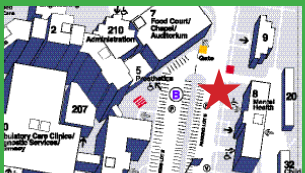

# SHUTTLE LOCATIONS

**Ferry Building:** Southside of Ferry Building  
(Vehicle: Motor Coach)

**Transbay Terminal:** Beale St. Bus Stop, between Howard and Folsom; next to Charles Schwab Building. (Vehicle: Motor Coach)

**Caltrain:** 4th St. and Townsend St. (Vehicle: Motor Coach)

**Civic Center:** 8th St. and Market St. (Vehicle: Motor Coach)

**Golden Gate:** Parking lot off of Merchant Rd. (Vehicle: Shuttle Coach)

**SFVAMC:** In front of Building 8.