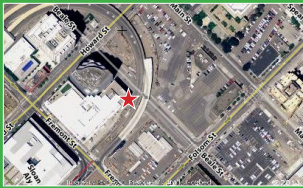

*Avoid parking hassles,
traffic congestion and
the high cost of driving!*

SHUTTLE LOCATIONS

Ferry Building: Southside of Ferry Building
(Vehicle: Motor Coach)

Transbay Terminal: Beale St. Bus Stop, between Howard and Folsom; next to Charles Schwab Building. (Vehicle: Motor Coach)

Caltrain: 4th St. and Townsend St. (Vehicle: Motor Coach)

Civic Center: 8th St. and Market St. (Vehicle: Motor Coach)

Golden Gate: Parking lot off of Merchant Rd. (Vehicle: Shuttle Coach)

SFVAMC: In front of Building 8.