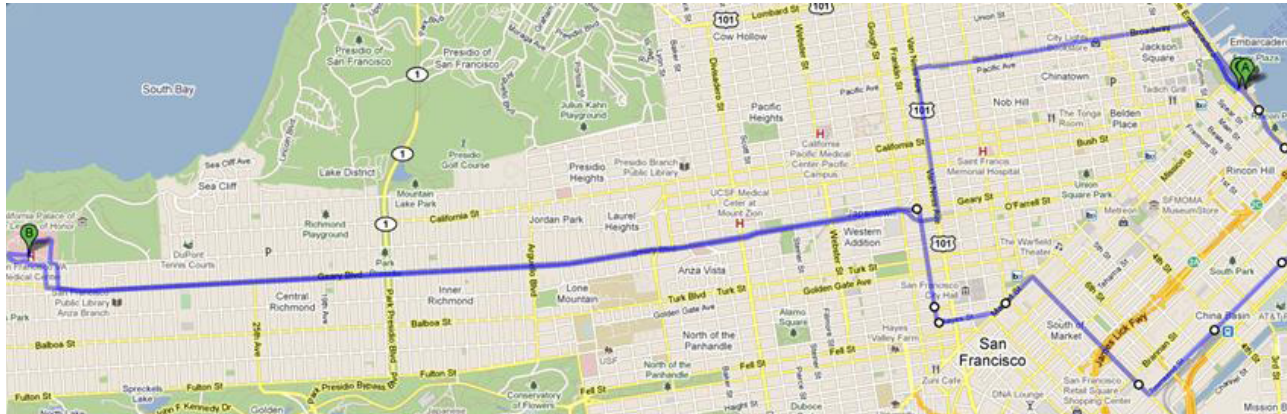

BAUER'S TRANSPORTATION ROUTES

Motor Coach Route to the Ferry Building, Transbay Terminal, Caltrain, and Civic Center:

Shuttle Bus Route to the Golden Gate Parking Lot:

WHO CAN RIDE?

This service is for employees and patients of the San Francisco VA Medical Center.

To gain access to the service you must show a valid ID card (VA, volunteer, UCSF, NCIRE, Veterans ID card). There is no cost to ride.

SFVAMC Transportation Coordinator:
415-221-4810 x3399

Bauer's Transportation Dispatch:
415-263-4000 (available 24 hours/day)

*Avoid parking hassles,
traffic congestion and
the high cost of driving!*

SHUTTLE LOCATIONS

Ferry Building: Southside of Ferry Building
(Vehicle: Motor Coach)

Transbay Terminal: Beale St. Bus Stop, between Howard and Folsom; next to Charles Schwab Building. (Vehicle: Motor Coach)

	SFVAMC	Civic Center	Caltrain	Transbay Terminal	Ferry Building
Evening Schedule	Pick Up	Drop Off	Drop Off	Drop Off	Drop Off
	2:40 PM	3:09 PM	3:15 PM	3:22 PM	3:27 PM
	3:10 PM	3:39 PM	3:45 PM	3:52 PM	3:57 PM
	3:40 PM	4:09 PM	4:15 PM	4:22 PM	4:27 PM
	4:10 PM	4:39 PM	4:45 PM	4:52 PM	4:57 PM
	4:40 PM	5:09 PM	5:15 PM	5:22 PM	5:27 PM
	5:10 PM	5:39 PM	5:45 PM	5:52 PM	5:57 PM
	5:40 PM	6:09 PM	6:15 PM	6:22 PM	6:27 PM