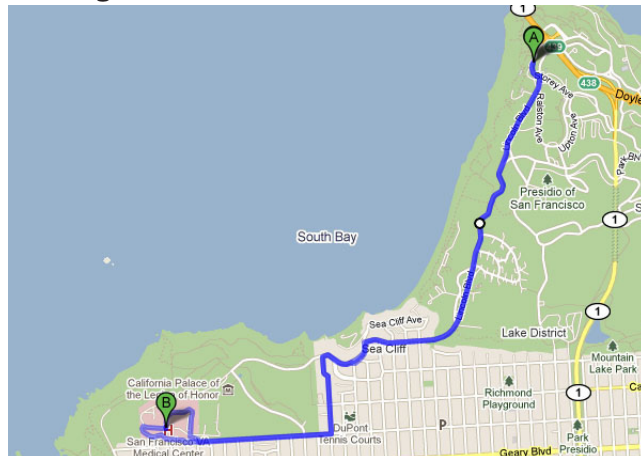

BAUER'S TRANSPORTATION ROUTES

Motor Coach Route to the Ferry Building, Transbay Terminal, Caltrain, and Civic Center:

Shuttle Bus Route to the Golden Gate Parking Lot:

WHO CAN RIDE?

This service is for employees and patients of the San Francisco VA Medical Center.

To gain access to the service you must show a valid ID card (VA, volunteer, UCSF, NCIRE, Veterans ID card). There is no cost to ride.

SFVAMC Transportation Coordinator:
415-221-4810 x3399

Bauer's Transportation Dispatch:
415-263-4000 (available 24 hours/day)

*Avoid parking hassles,
traffic congestion and
the high cost of driving!*

SHUTTLE LOCATIONS

Ferry Building: Southside of Ferry Building
(Vehicle: Motor Coach)

Transbay Terminal: Beale St. Bus Stop, between Howard and Folsom; next to Charles Schwab Building. (Vehicle: Motor Coach)