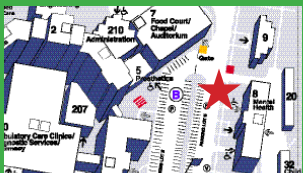

*Avoid parking hassles,
traffic congestion and
the high cost of driving!*

SHUTTLE LOCATIONS

Ferry Building: Southside of Ferry Building
(Vehicle: Motor Coach)

Transbay Terminal: Beale St. Bus Stop, between Howard and Folsom; next to Charles Schwab Building. (Vehicle: Motor Coach)

Caltrain: 4th St. and Townsend St. (Vehicle: Motor Coach)

Civic Center: 8th St. and Market St. (Vehicle: Motor Coach)

Golden Gate: Parking lot off of Merchant Rd. (Vehicle: Shuttle Coach)

SFVAMC: In front of Building 8.